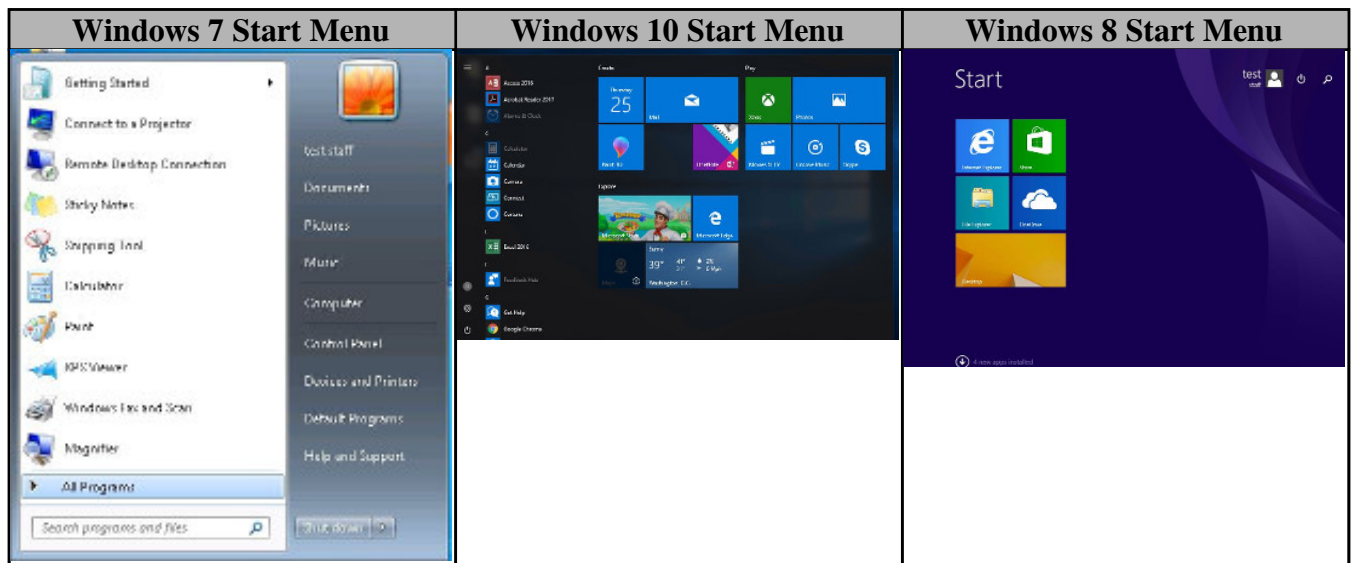

Checking Your Version of Windows

Other Methods

Start Menu Style

The quickest method of verifying your version of Windows is to look at the type/style of your start menu.

Boot Screen

Looking at the boot screen is another quick, although not as accurate, way of checking the version. This is the screen you will see right after you turn on your computer.